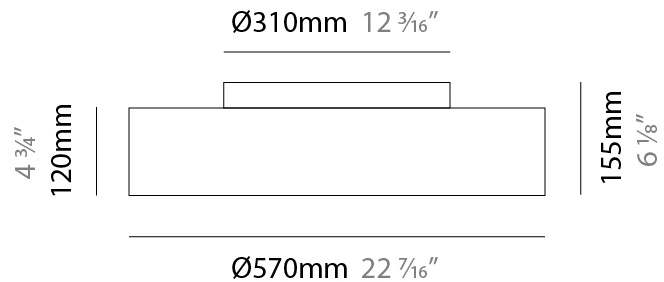

PROJECT	_____
TYPE	_____
SPECIFIER	_____
QUANTITY	_____
DATE	_____

SIGN DRUM SURFACE

A202010- _____ - _____
base number   Finish   Diffuser
                                 Options

1. To build a product code in our configurator select the specify button on the base model # product page
2. To build a manual product code on this datasheet choose from the options listed below in blue font and add the suffix to the base model #

GENERAL

Series: Sign Drum
Partner: Zaneen
Division: Architectural
Installation: Surface
Product Type: Ceiling Surface
Mounting Location: Ceiling
Light Distribution: Direct

PHYSICAL

Shape: Round
Diameter (mm): 570
Diameter (in): 22 ⁷/₁₆
Height (mm): 155
Height (in): 6 ¹/₈
Diffuser: [Opal](#) / [Microprism](#) / [Sparkling Secret](#) / [Vintage Industrial](#)
Fixture Finish: [MBK](#) / [MBG](#) / [MWH](#) / [MWG](#)
Fixture Material: Aluminum

ELECTRICAL

Lamp Type: LED
Input Wattage (W): 49
Input Voltage (V): 120 - 277
Constant Current (MA): 350

LED

Color Temperature (°K): 2700-6500 Tunable White
CRI: >90 CRI
Lamp Life (hrs): 60000

OPTICAL

RATINGS AND CERTIFICATIONS

Certified By: Certified for North American Standards
IP rating: IP20