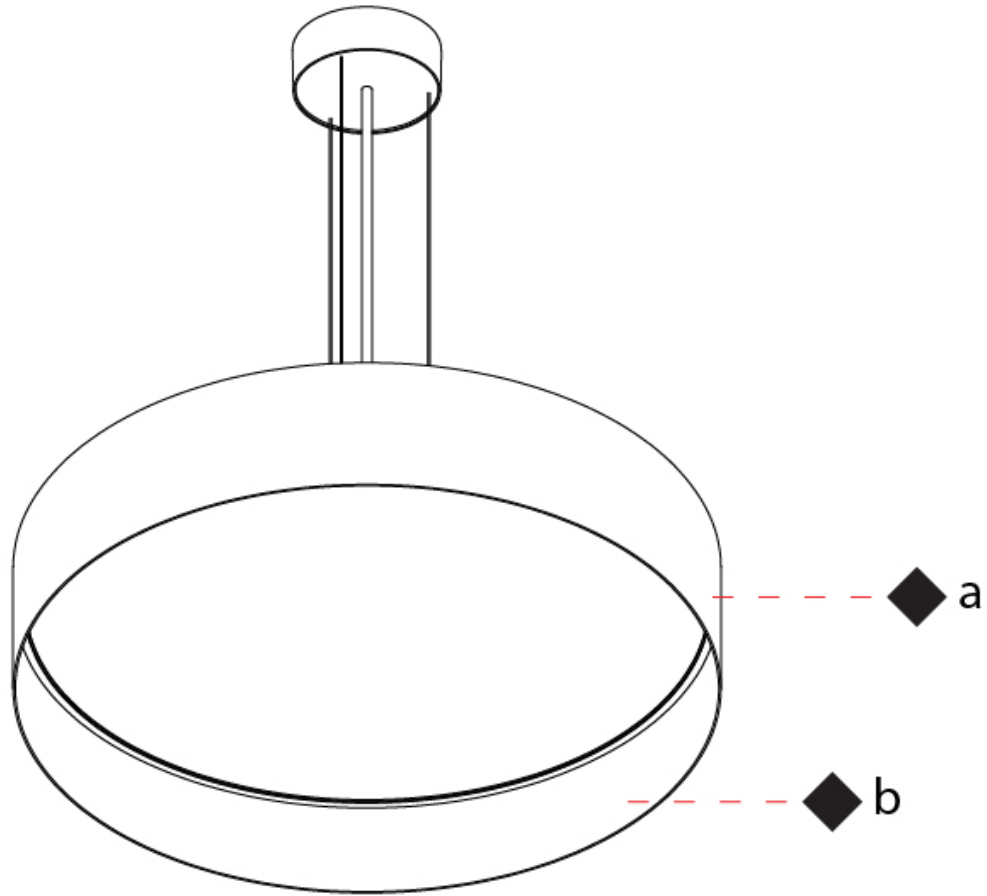

SIGN DRUM SUSPENSION

A201048-

PROJECT	_____
TYPE	_____
SPECIFIER	_____
QUANTITY	_____
DATE	_____

A